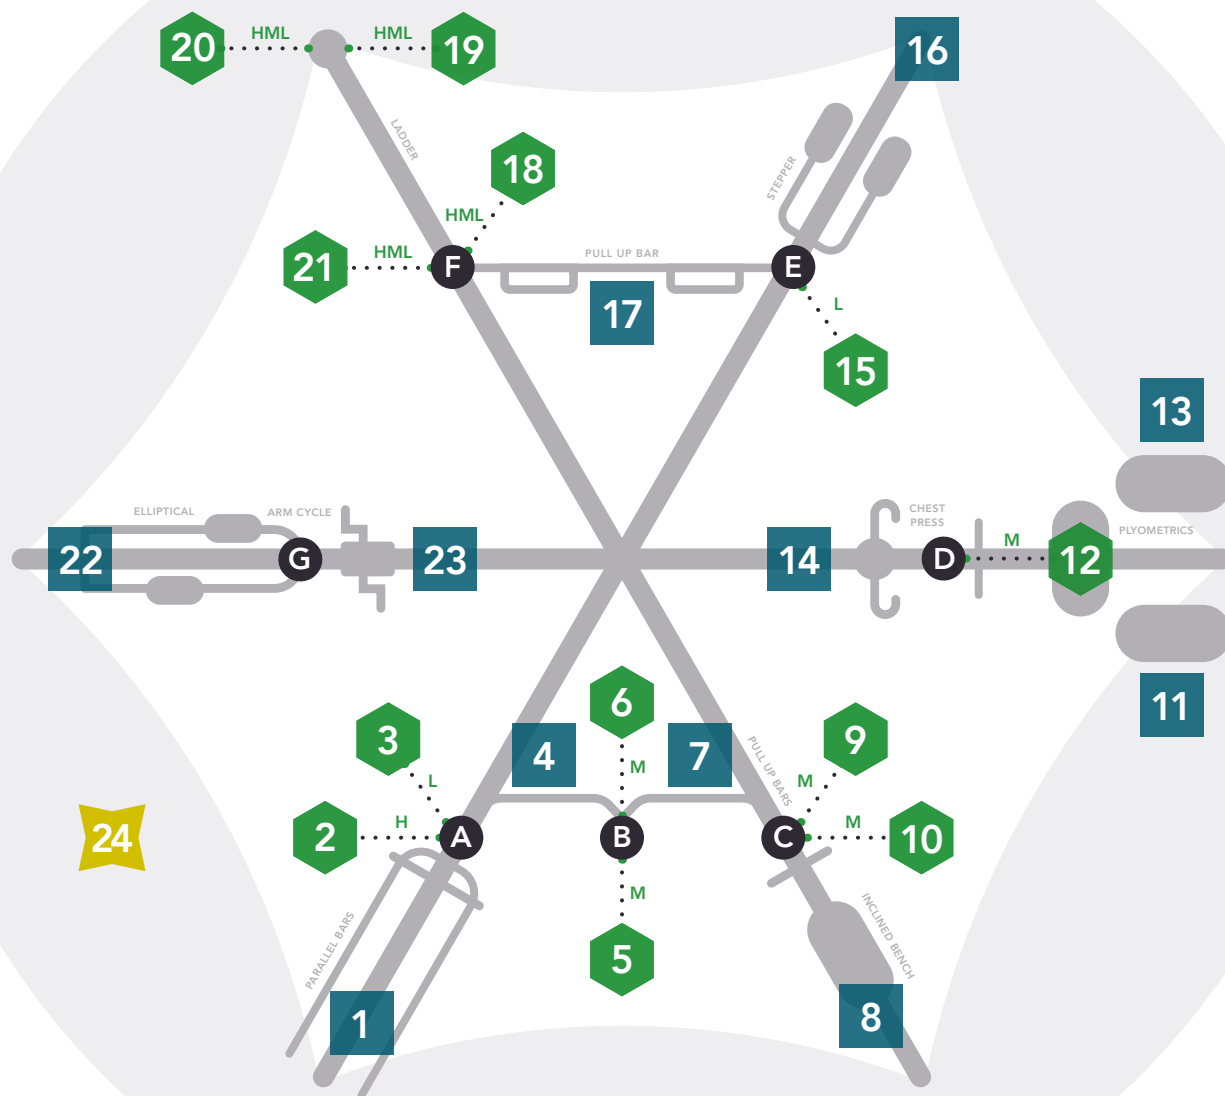

Station Map

KEY

Equipment Station

Resistance Band Station
H M L : High, Medium, or Low Hookups

Groundwork Station

Support Pole

Station Map

KEY

 Equipment Station

 Resistance Band Station
H M L : High, Medium, or Low Hookups

 Groundwork Station

 Support Pole

Station Map

KEY

Equipment Station

Resistance Band Station
H M L: High, Medium, or Low Hookups

Groundwork Station

Support Pole