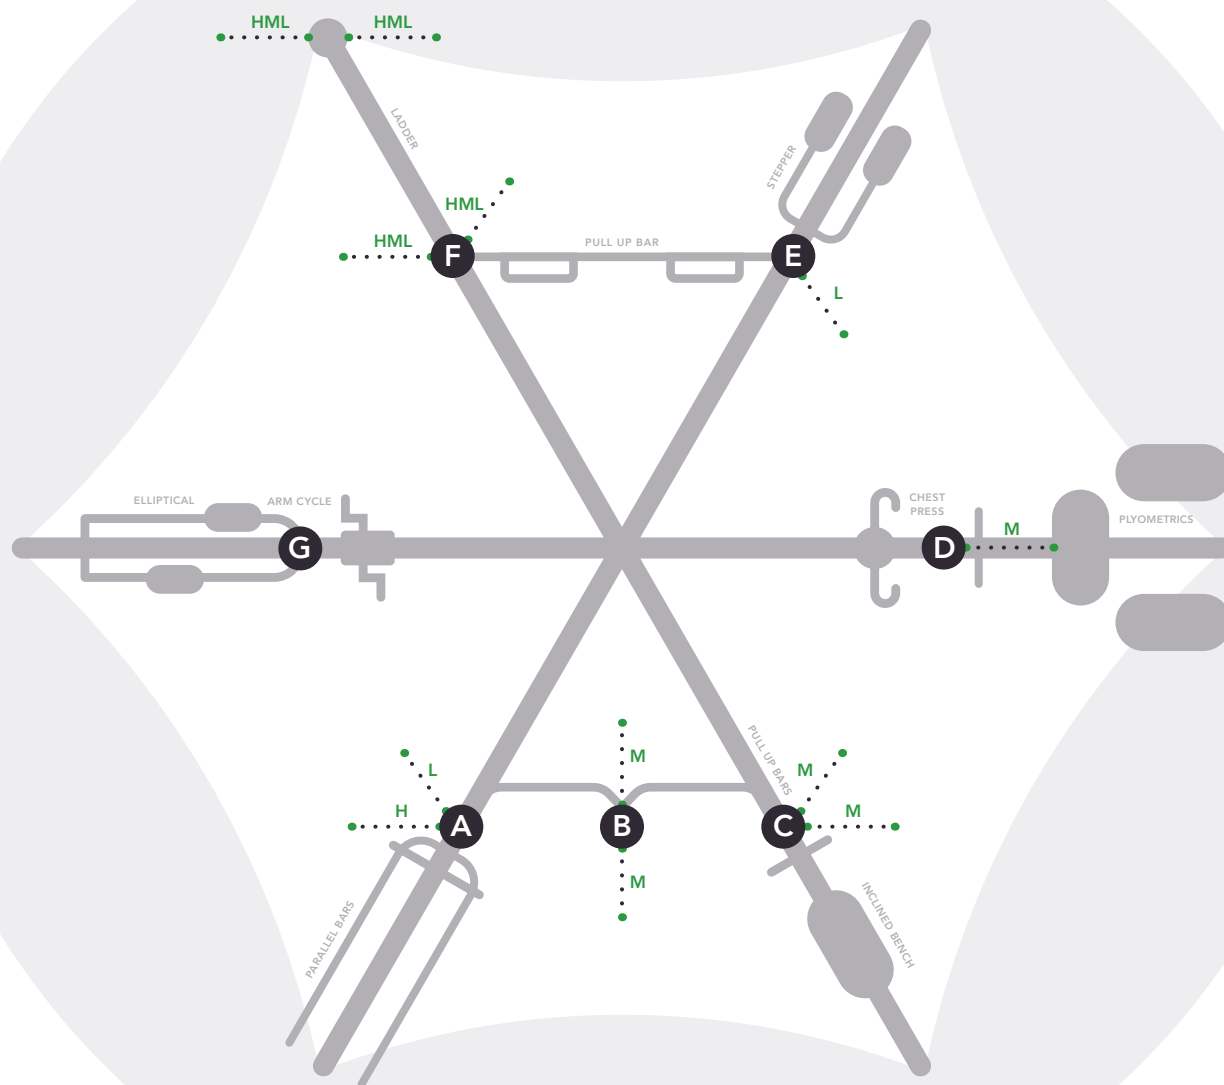

Station Map

KEY

Equipment Station

Resistance Band Station
H M L : High, Medium, or Low Hookups

Groundwork Station

Support Pole

Station Map

KEY

 Equipment Station

 Resistance Band Station
H M L : High, Medium, or Low Hookups

 Groundwork Station

 Support Pole

Station Map

KEY

Equipment Station

Resistance Band Station
H M L: High, Medium, or Low Hookups

Groundwork Station

Support Pole