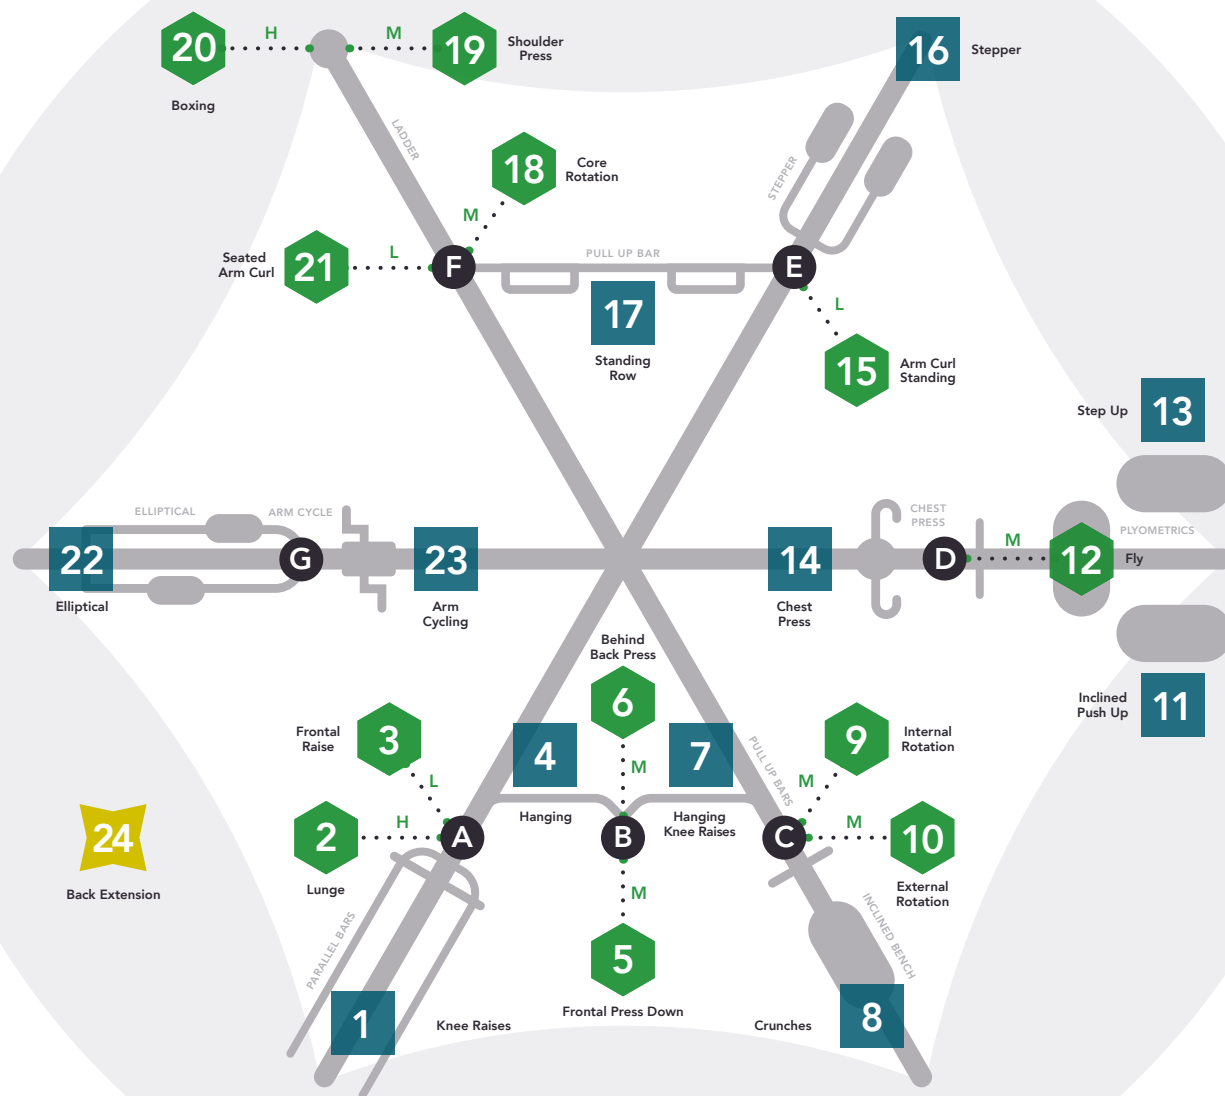

Station Map

KEY

Equipment Station

Resistance Band Station
H M L : High, Medium, or Low Hookups

Groundwork Station

Support Pole

Station Map

KEY

 Equipment Station

 Resistance Band Station
H M L : High, Medium, or Low Hookups

 Groundwork Station

 Support Pole

Station Map

KEY

Equipment Station

Resistance Band Station
H M L: High, Medium, or Low Hookups

Groundwork Station

Support Pole